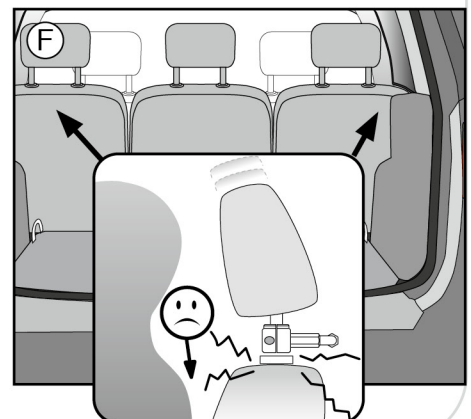

1. TRAFICGARD ALLROUND grid
2. Plastic connecting element with screws
3. Headrest bracket with screws
4. Adjustment sleeves
5. Clamping screw
6. Connecting rod with teeth
7. Toothed washer
8. Knurled-head screw M8
9. Allen key

ATTENTION:
For vehicles with active headrests, please consult your car dealer before installation!
Make sure that the belt systems are free to move!