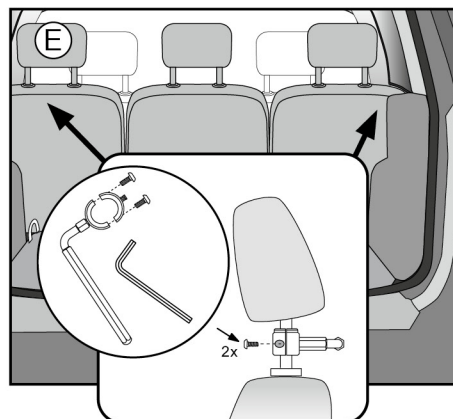

1. TRAFICGARD ALLROUND grid
2. Plastic connecting element with screws
3. Headrest bracket with screws
4. Adjustment sleeves
5. Clamping screw
6. Connecting rod with teeth
7. Toothed washer
8. Knurled-head screw M8
9. Allen key

ATTENTION:
For vehicles with active headrests, please consult your car dealer before installation!
Make sure that the belt systems are free to move!