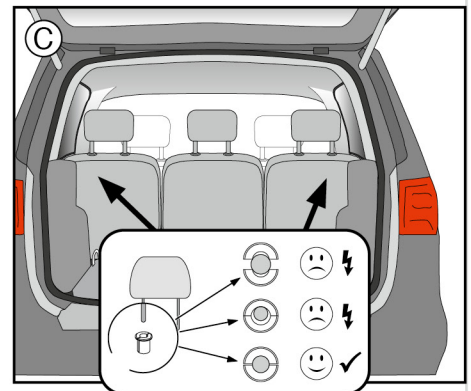

1. TRAFICGARD ALLROUND grid
2. Plastic connecting element with screws
3. Headrest bracket with screws
4. Adjustment sleeves
5. Clamping screw
6. Connecting rod with teeth
7. Toothed washer
8. Knurled-head screw M8
9. Allen key

ATTENTION:
For vehicles with active headrests, please consult your car dealer before installation!
Make sure that the belt systems are free to move!