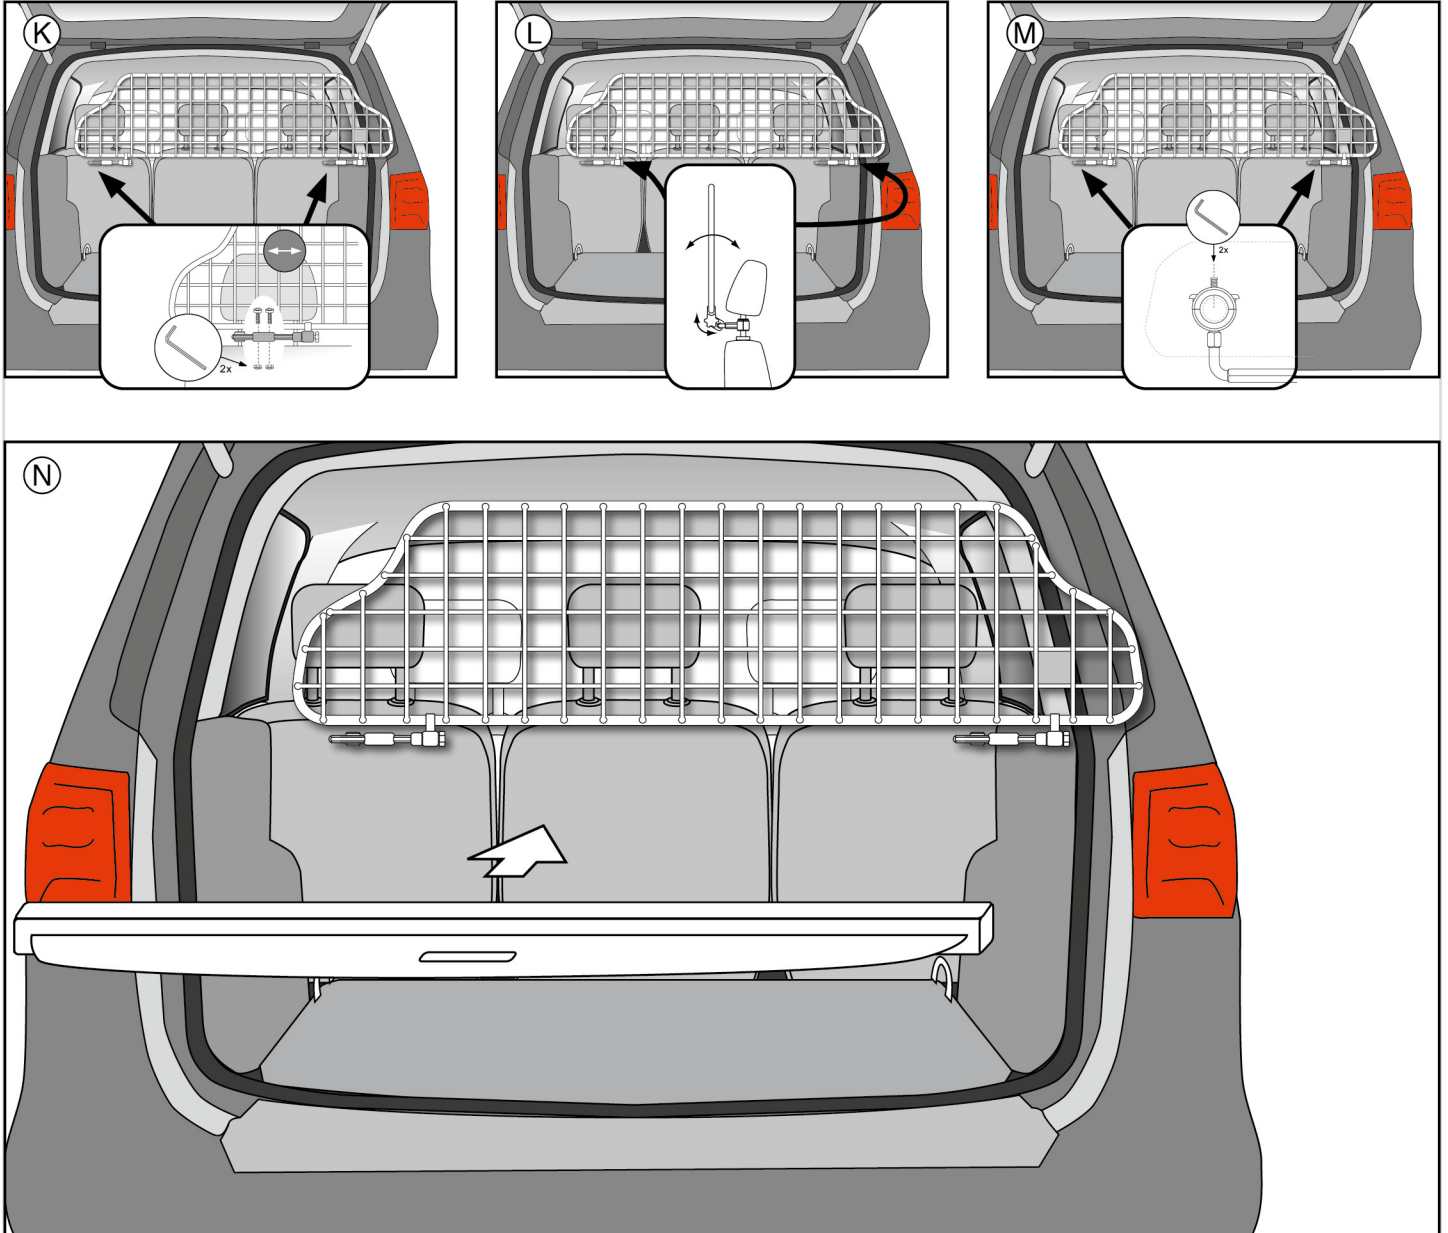

INSTALLATION INSTRUCTIONS

Product name TRAFICGARD – System-Fit Steel Grating
Product type Luggage and dog guard Fit
Item No. 20008000, 20008001, 20008002, 20008003
 20008004, 20008005, 20008006, 20008007
Attachment To the vehicle headrests
Use Passenger cars and estate cars
Version and features Sizes from XXXS to XXL

1. TRAFICGARD ALLROUND grid
2. Plastic connecting element with screws
3. Headrest bracket with screws
4. Adjustment sleeves
5. Clamping screw
6. Connecting rod with teeth
7. Toothed washer
8. Knurled-head screw M8
9. Allen key

Handling:

The transport grid can stay in the car. Make sure that the guard is centrally positioned in the vehicle and that all the mounting parts are fixed tight. **Please leave the two seats where the guard is mounted at the same height.**

Safety instructions:

- Before travelling, check all the mounting parts for tight fit!
Retighten screws and clamps if necessary.
- Always secure heavy load with additional tensioning straps.
- The transport of people behind the guard is prohibited.
- Make sure there is sufficient clearance to the side headliner in vehicles equipped with window airbags.