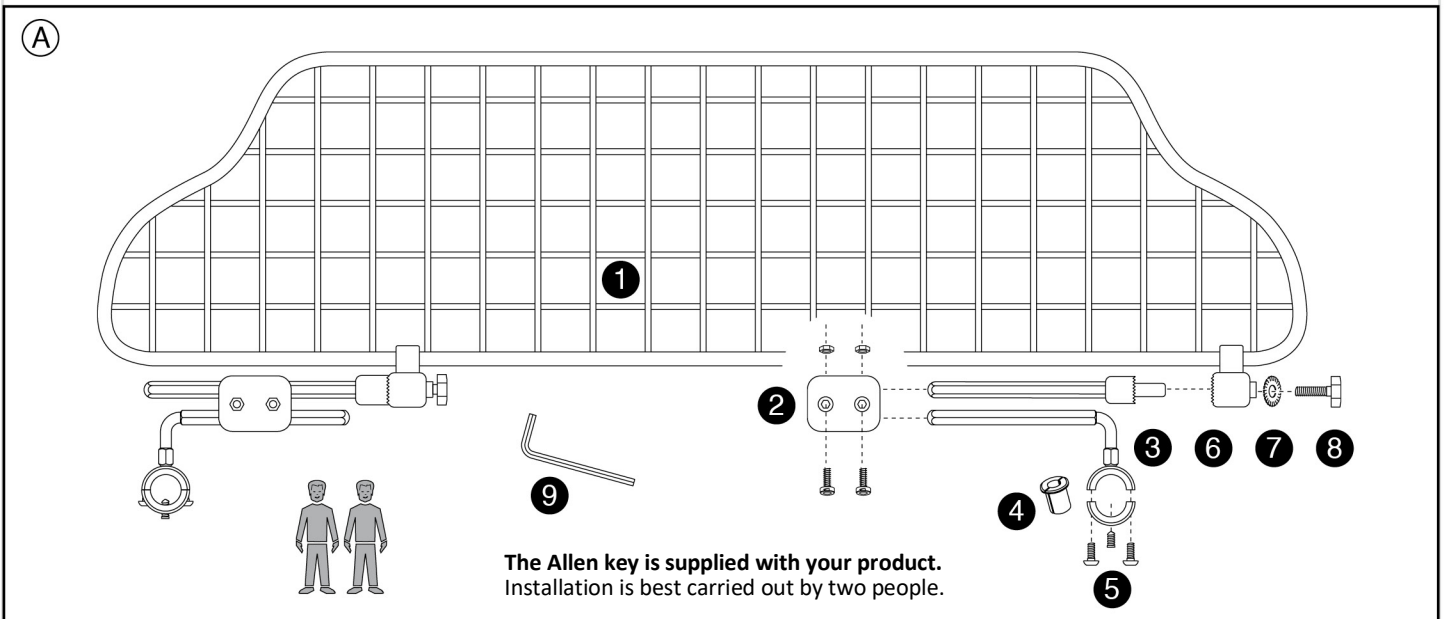

INSTALLATION INSTRUCTIONS

Product name TRAFICGARD – System-Fit Steel Grating
Product type Luggage and dog guard Fit
Item No. 20008000, 20008001, 20008002, 20008003
 20008004, 20008005, 20008006, 20008007
Attachment To the vehicle headrests
Use Passenger cars and estate cars
Version and features Sizes from XXXS to XXL

1. TRAFICGARD ALLROUND grid
2. Plastic connecting element with screws
3. Headrest bracket with screws
4. Adjustment sleeves
5. Clamping screw
6. Connecting rod with teeth
7. Toothed washer
8. Knurled-head screw M8
9. Allen key

Handling:

The transport grid can stay in the car. Make sure that the guard is centrally positioned in the vehicle and that all the mounting parts are fixed tight. **Please leave the two seats where the guard is mounted at the same height.**