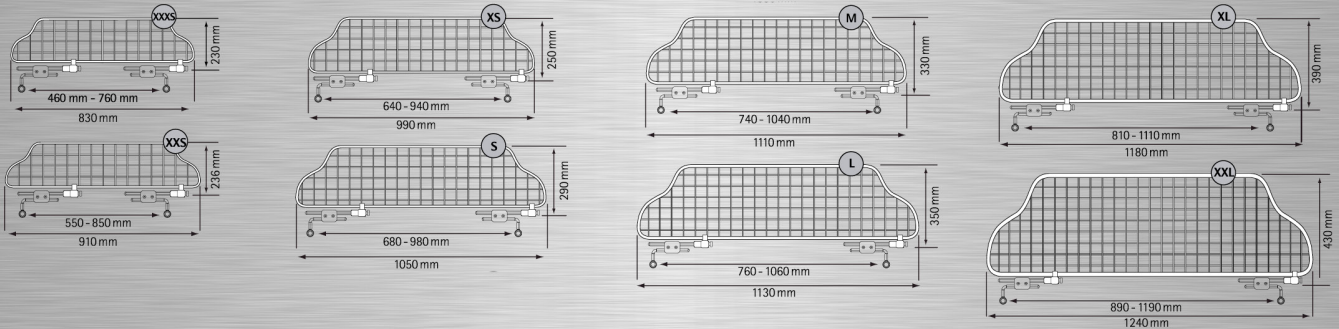

INSTALLATION INSTRUCTIONS