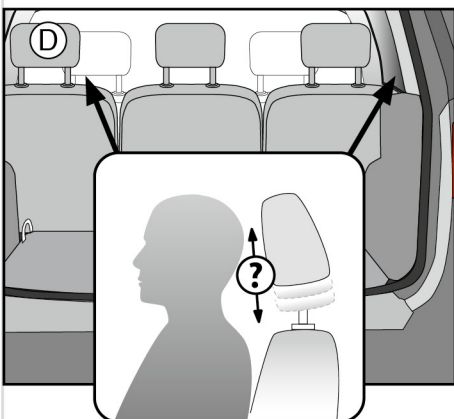

1. TRAFICGARD ALLROUND grid
2. Plastic connecting element with screws
3. Headrest bracket with screws
4. Adjustment sleeves
5. Clamping screw
6. Connecting rod with teeth
7. Toothed washer
8. Knurled-head screw M8
9. Allen key

ATTENTION:
For vehicles with active headrests, please consult your car dealer before installation!
Make sure that the belt systems are free to move!