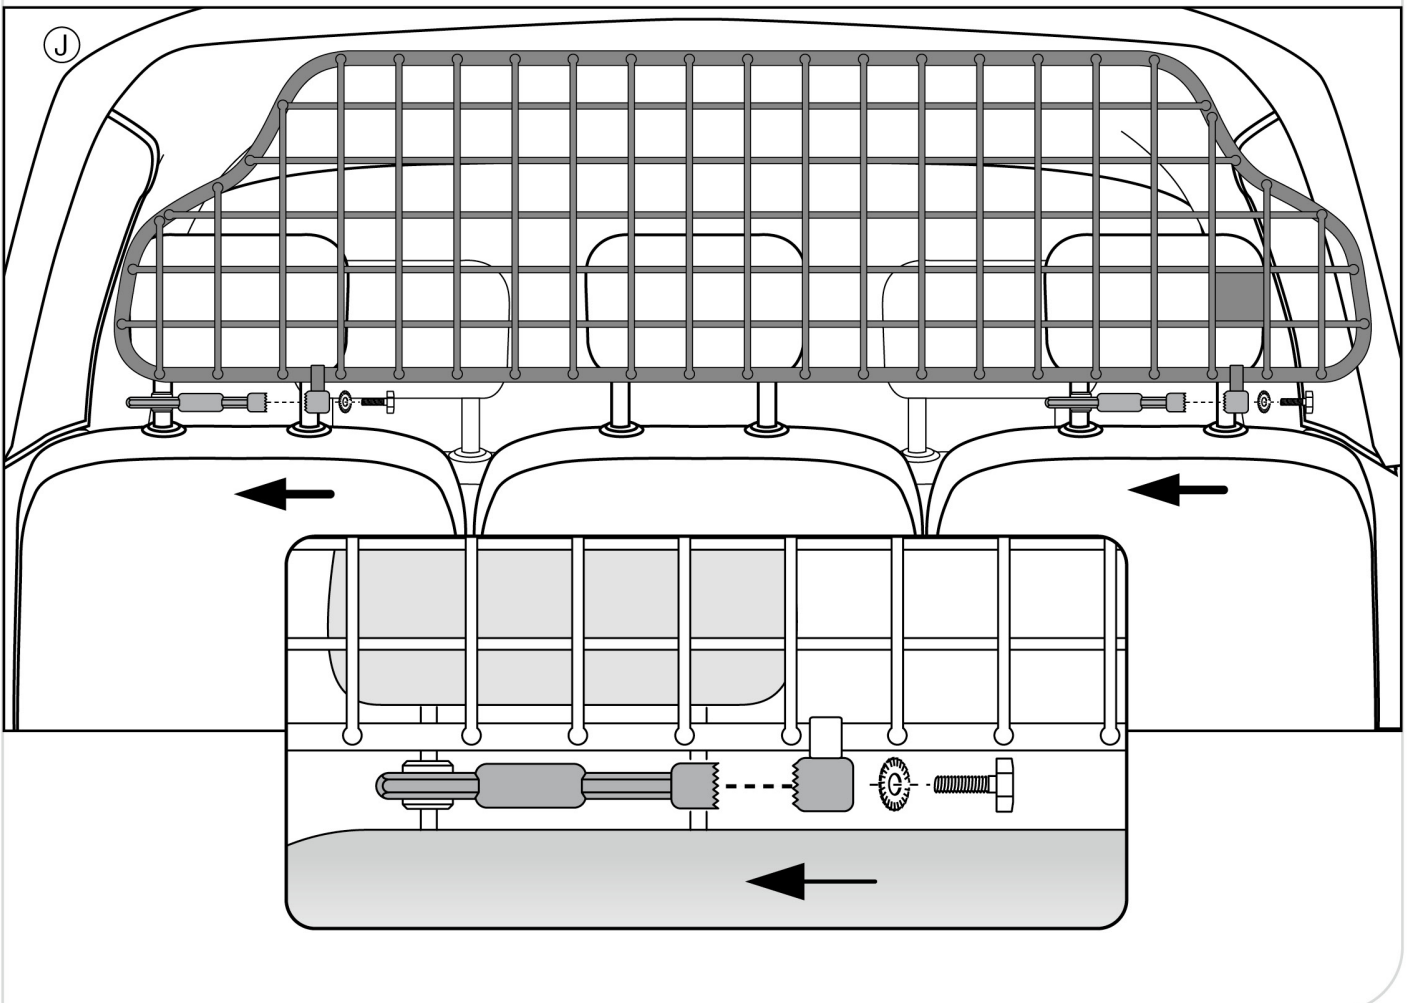

INSTALLATION INSTRUCTIONS