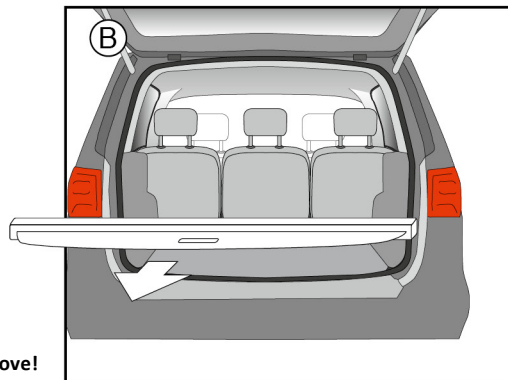

1. TRAFICGARD ALLROUND grid
2. Plastic connecting element with screws
3. Headrest bracket with screws
4. Adjustment sleeves
5. Clamping screw
6. Connecting rod with teeth
7. Toothed washer
8. Knurled-head screw M8
9. Allen key

ATTENTION:
For vehicles with active headrests, please consult your car dealer before installation!
Make sure that the belt systems are free to move!